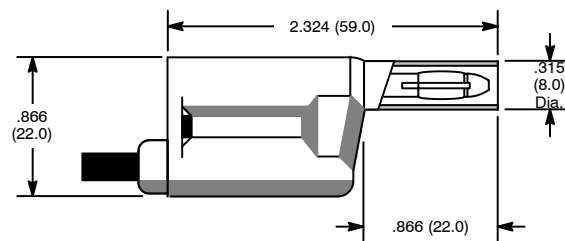

Stackable Plug, 4mm

Features

- Accepts Cable up to .177" (4.5mm) Dia.
- Standard Colors: Black, Red

NTE Type No.	Color	Diag No.
72-061	Black	TL-023
72-062	Red	TL-023

TL-023

Specifications

IEC 1010 Rating: 1000V CAT3 20 Amps

Right Angle Plug, 4mm

Features

- Accepts Cable up to .177" (4.5mm) Dia.
- Standard Colors: Black, Red

NTE Type No.	Color	Diag No.
72-063	Black	TL-024
72-064	Red	TL-024

TL-024

Specifications

IEC 1010 Rating: 1000V CAT3 20 Amps

In Line Socket, 4mm

Features

- Accepts Cable up to .177" (4.5mm) Dia.
- Standard Colors: Black, Red

NTE Type No.	Color	Diag No.
72-035	Black	TL-025
72-036	Red	TL-025

TL-025

Specifications

IEC 1010 Rating: 1000V CAT3 20 Amps